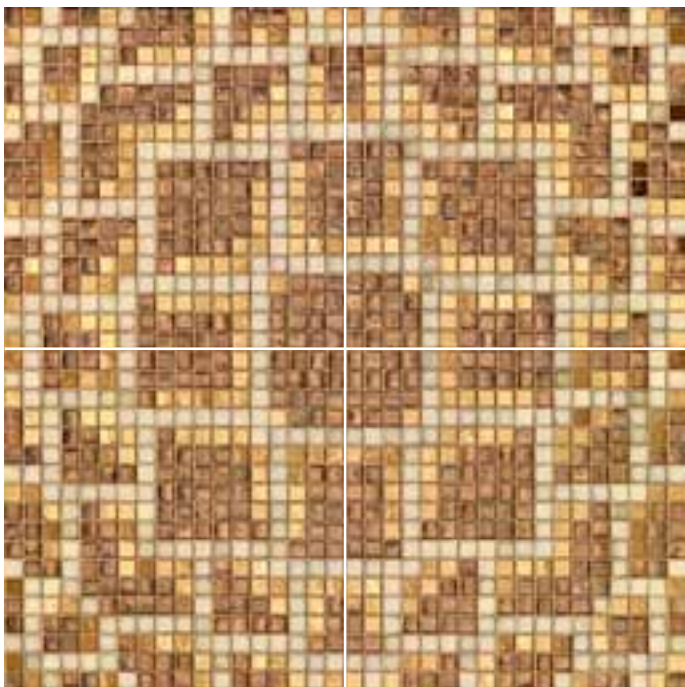

Sand

STRIPES 217

Sheet size
29,5 x 29,5 cm
11 5/8" x 11 5/8"

Tessera size
1,5 x 1,5 cm
5/8" x 5/8"

Colors: Sand,
Selenity, Kaki

MAYA 01

Module size
(4 sheets)
59 x 59 cm
24" x 24"

Sheet size
29,5 x 29,5 cm
11 5/8" x 11 5/8"

Tessera size
1,5 x 1,5 cm
5/8" x 5/8"

Colors: Sand,
Selenity, Kaki