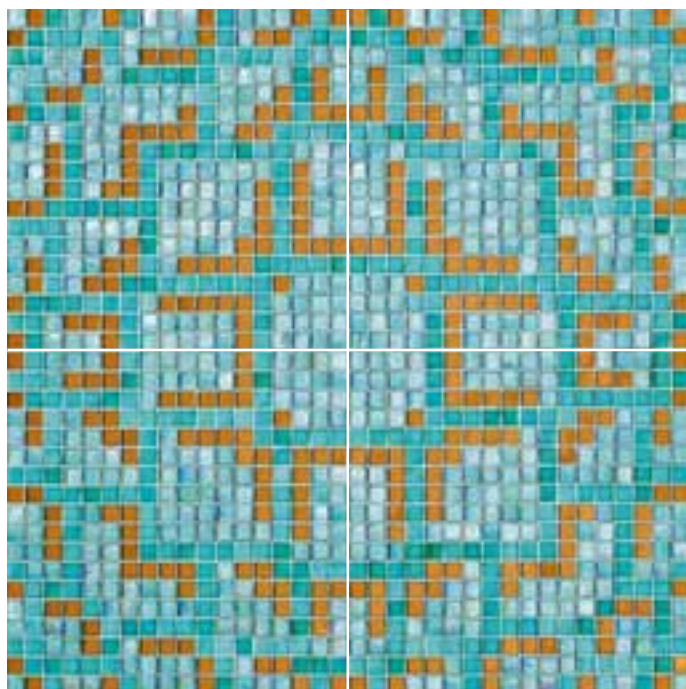

MAYA 03

Module size
(4 sheets)
59 x 59 cm
24" x 24"

Sheet size
29,5 x 29,5 cm
11 5/8" x 11 5/8"

Tessera size
1,5 x 1,5 cm
5/8" x 5/8"

Colors: Dew,
Argolan, Kaki