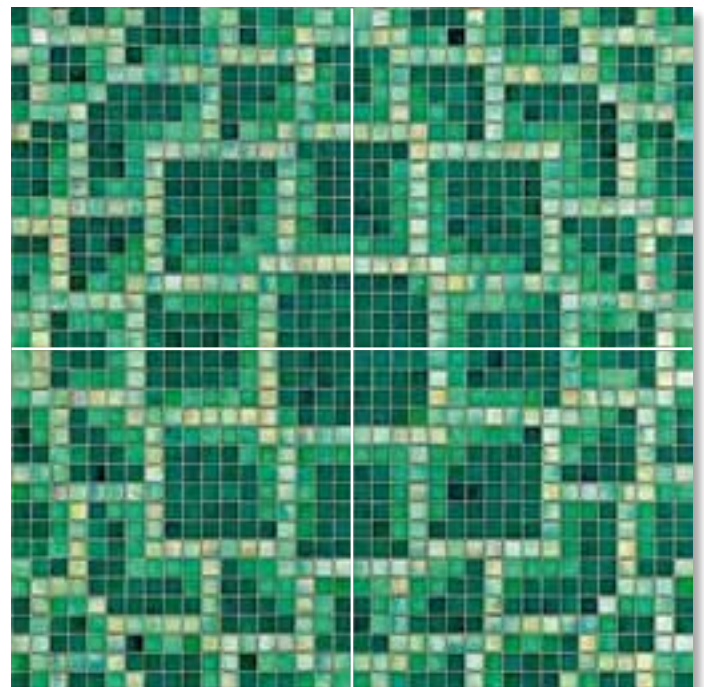

MAYA 02
Module size
(4 sheets)
59 x 59 cm
24" x 24"
Sheet size
29,5 x 29,5 cm
11 5/8" x 11 5/8"
Tessera size
1,5 x 1,5 cm
5/8" x 5/8"
Colors
Chervil, Marjoram,
Grenser