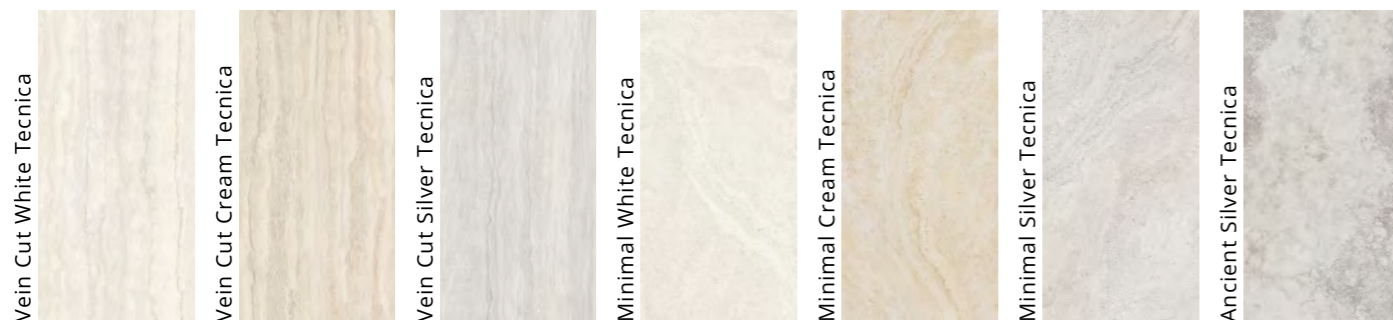

60X120 9,5 mm.