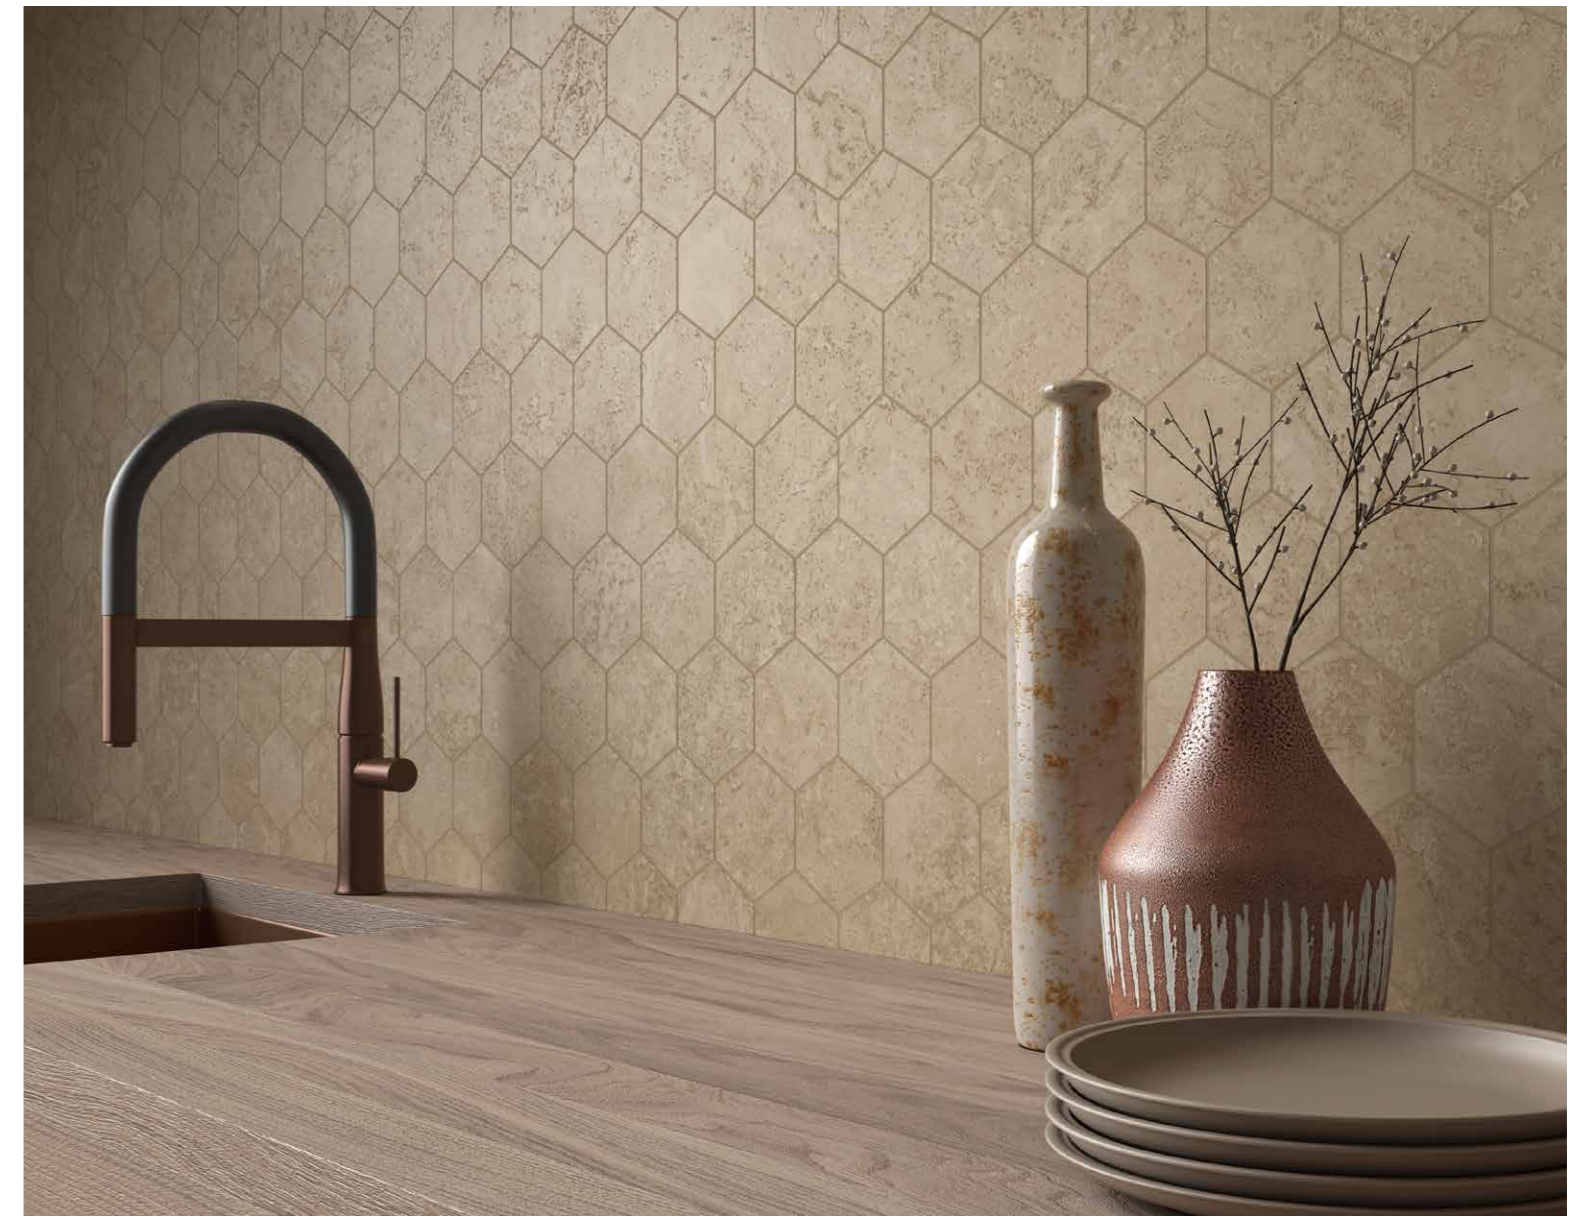

FIRENZE
Vein Cut

ROMA
Cross Cut

BEIGE

WALL: Roma Beige Esagona 30x34
FLOOR: Roma Beige 60x120

FLOOR: Firenze Beige 60x90

36

37

WALL: Roma Beige 100x100
FLOOR: Roma Beige 100x100